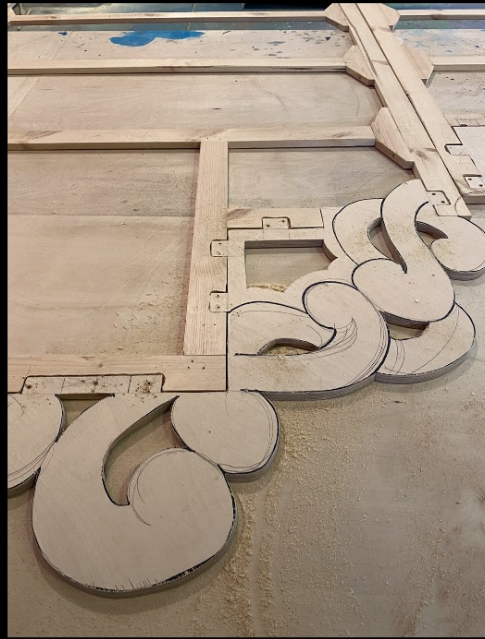

Wilda and the Winter Whirlwinds (2022)
Assistant Designer/ Set & Props Supervisor

Wilda and the Winter Whirlwinds (2022)

Scenic Art

Uk Productions Panto Season (2022)
Workshop Assistant

Spoons (2022) Construction Manager

Romeo and Juliet (2021) Workshop Supervisor