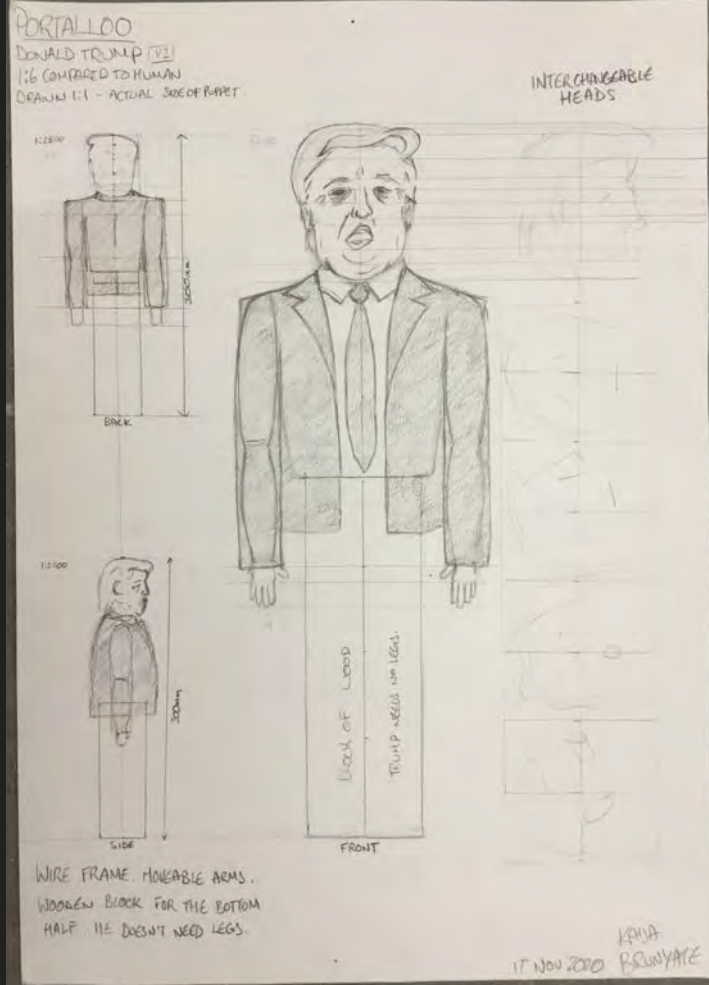

'Portalloo'
Puppet

Summer 2021