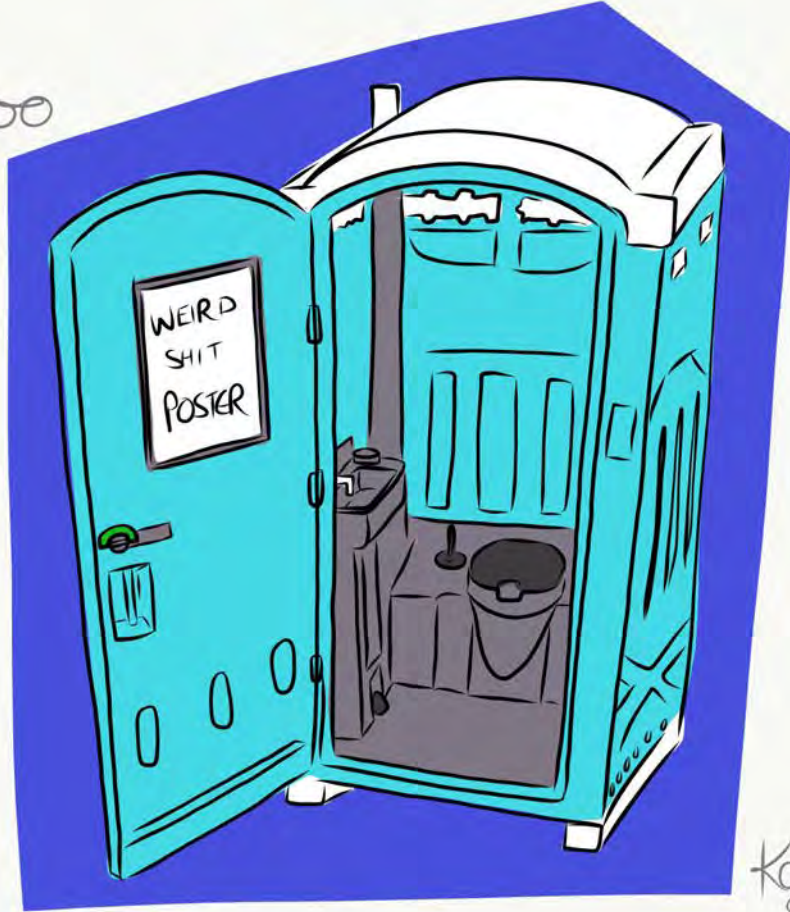

'Portalloo'
Set

Kaija Brunyate
Summer 2021

'Portalloo'
Set

Kaija Brunyate
Summer 2021

'Portaloo'
Set Design

Portaloo
The Portaloo
(Interior)

Kaija Brunyate

Kaija Brunyate
Summer 2021

Portalloo

Armature skeleton

The Guy

Black suit
and tie.

White shirt.

Black shoes

Magnetic feet?
Or screw in
through the floor?

How detailed
do we want
the hands?