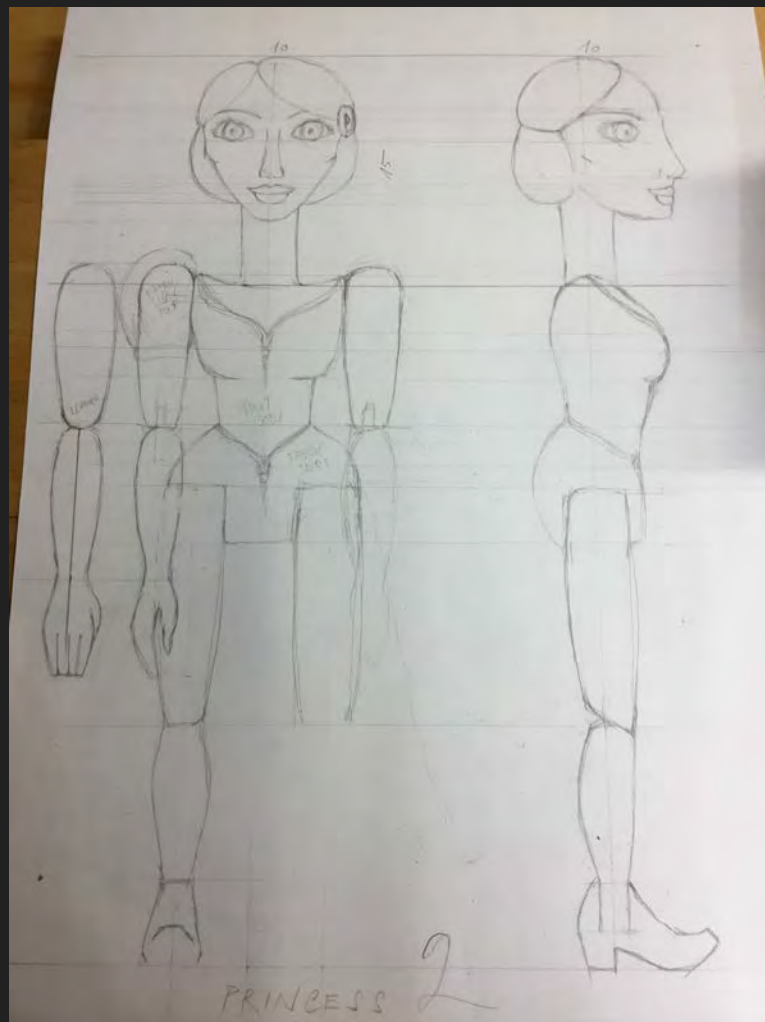

'Šipkova Ruzenka'
Puppet Design

Summer 2019