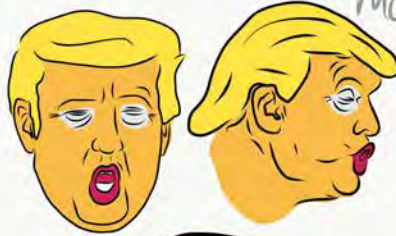

Summer 2021

'Portalloo'
Puppet

'Portalloo'
Puppet

Portalloo

Donald Trump

Removable
heads.

3 or 4 sculpted heads
with wrinkly details
and different expressive
mouth shapes.

Wire frame structure.
Moveable arms:
Fixed bottom half
hidden behind the
plyth. Possibly screwed
into the floor.

Tiny hands.

Doesn't
need
legs.

Kajja Brumgate

'Portalloo'
Puppet

Summer 2021

'Portalloo'
Puppet

Summer 2021

'Buddy'
Animation Still