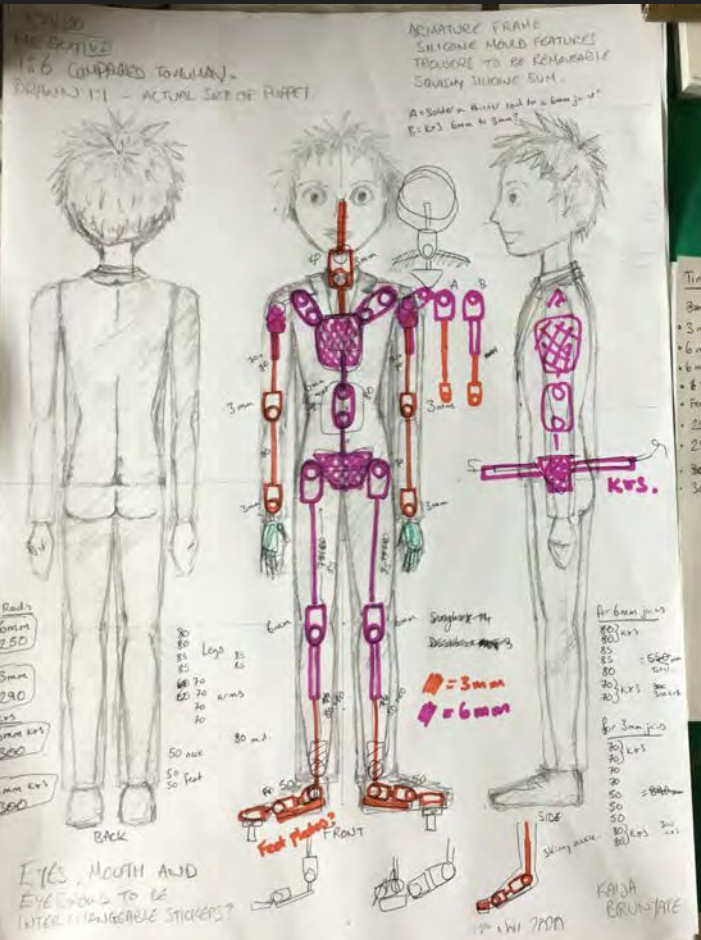

Portalloo

Armature skeleton

The Guy

Black suit
and tie.

White shirt.

Black shoes

Magnetic feet?
Or screw in
through the floor?

How detailed
do we want
the hands?

'Portalloo'
Puppet

Summer 2021

'Portalloo'
Puppet

Summer 2021

'Portalloo'
Puppet

Tiny box

- 3mm Single joint x 9 (1 arm, 4 arm, 4 feet)
- 6mm Single joint x 6 (1 shoulder, 5 joints)
- 6mm Double joint x 2 (1 chest)
- 4 x 12mm Double joint x 1 (1 chest)
- Feet plates x 2 one at toe.
- 250mm of 6mm rod
- 290mm of 3mm rod
- 300mm of 6mm Kvs 350mm
- 300mm of 3mm Kvs

Summer 2021

'Portalloo'
Puppet

'Portalloo'
Puppet

Portalloo

Donald Trump

Removable
heads.

3 or 4 sculpted heads
with wrinkly details
and different expressive
mouth shapes.

Wire frame structure.
Moveable arms:
Fixed bottom half
hidden behind the
plyth. Possibly screwed
into the floor.